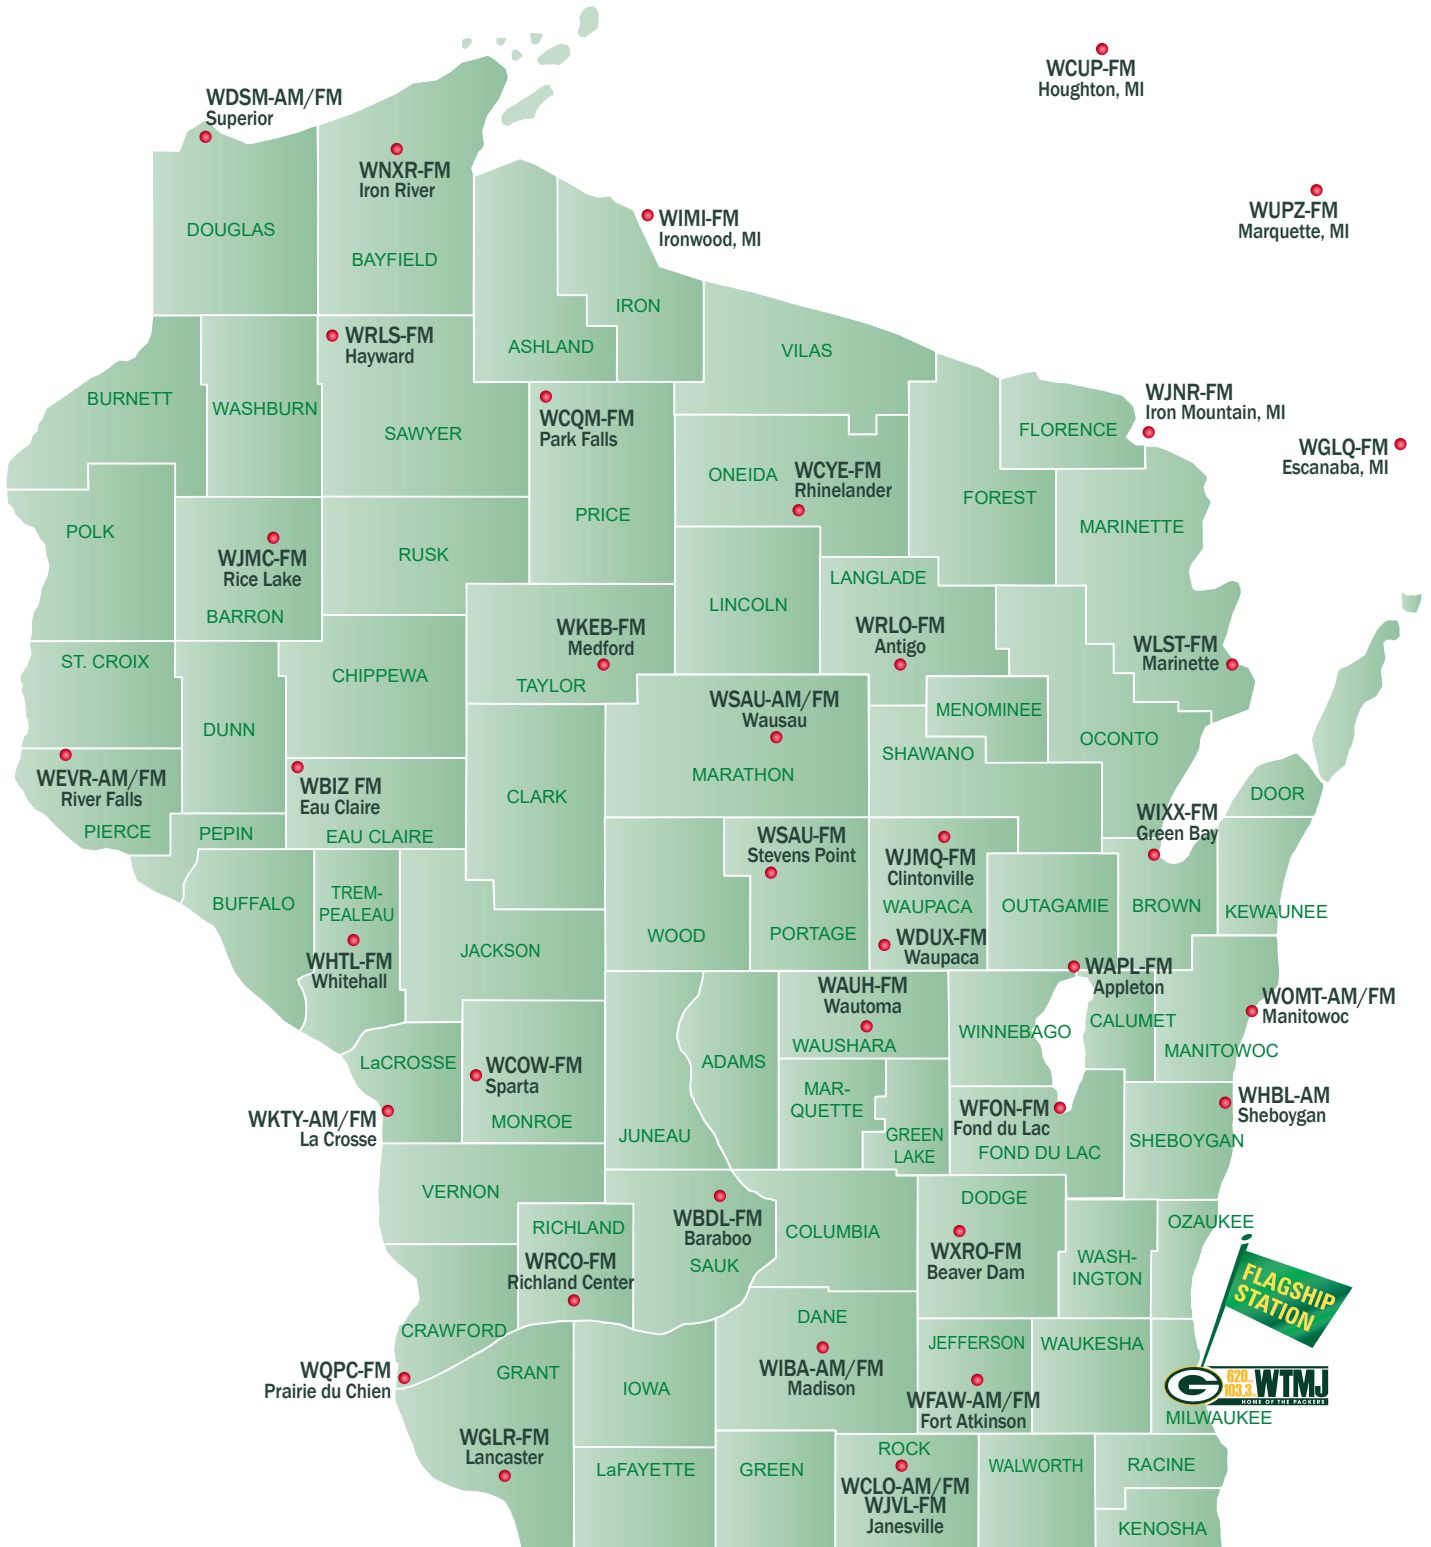

PACKERS

RADIO NETWORK

SUBJECT TO CHANGE WITHOUT NOTICE

PACKERS

RADIO NETWORK

AFFILIATE LIST

STATION	MARKET	STATE	FREQUENCY	STATION	MARKET	STATE	FREQUENCY	STATION	MARKET	STATE	FREQUENCY
WRLO-FM	Antigo	WI	105.3	WGLR-FM	Lancaster	WI	97.7	WCOW-FM	Sparta	WI	97.1
WAPL-FM	Appleton	WI	105.7	WIBA-AM	Madison	WI	1310	WSAU-FM	Stevens Point	WI	99.9
WBDL-FM	Baraboo	WI	102.9	WIBA-FM	Madison	WI	101.5	WDSM-AM	Superior	WI	710
WXRO-FM	Beaver Dam	WI	95.3	WOMT-AM	Manitowoc	WI	1240	WDSM-FM	Superior	WI	98.1
WJMQ-FM	Clintonville	WI	92.3	WOMT-FM	Manitowoc	WI	97.1	WDUX-FM	Waupaca	WI	92.7
WBIZ-FM	Eau Claire	WI	100.7	WLST-FM	Marinette	WI	95.1	WSAU-AM	Wausau	WI	550
WFON-FM	Fond du Lac	WI	107.1	WKEB-FM	Medford	WI	99.3	WSAU-FM	Wausau	WI	95.1
WFAW-AM	Fort Atkinson	WI	940	WTMJ-AM	Milwaukee	WI	620	WAUH-FM	Wautoma	WI	102.3
WFAW-FM	Fort Atkinson	WI	103.3	WTMJ-FM	Milwaukee	WI	103.3	WHTL-FM	Whitehall	WI	102.3
WIXX-FM	Green Bay	WI	101.1	WCQM-FM	Park Falls	WI	98.3	WGLQ-FM	Escanaba	MI	97.1
WRLS-FM	Hayward	WI	92.3	WQPC-FM	Prairie du Chien	WI	94.3	WCUP-FM	Houghton	MI	105.7
WNXR-FM	Iron River	WI	107.3	WCYE-FM	Rhineland	WI	93.7	WJNR-FM	Iron Mountain	MI	101.5
WCLO-AM	Janesville	WI	1230	WJMC-FM	Rice Lake	WI	96.1	WIMI-FM	Ironwood	MI	99.7
WCLO-FM	Janesville	WI	92.7	WRCO-FM	Richland Center	WI	100.9	WUPZ-FM	Marquette	MI	94.9
WJVL-FM	Janesville	WI	99.9	WEVR-AM	River Falls	WI	1550	WFXN-AM	Moline	IL	1230
WKTY-AM	La Crosse	WI	580	WEVR-FM	River Falls	WI	106.3	KSOO-FM	Sioux Falls	SD	99.1
WKTY-FM	La Crosse	WI	96.7	WHBL-AM	Sheboygan	WI	1330				